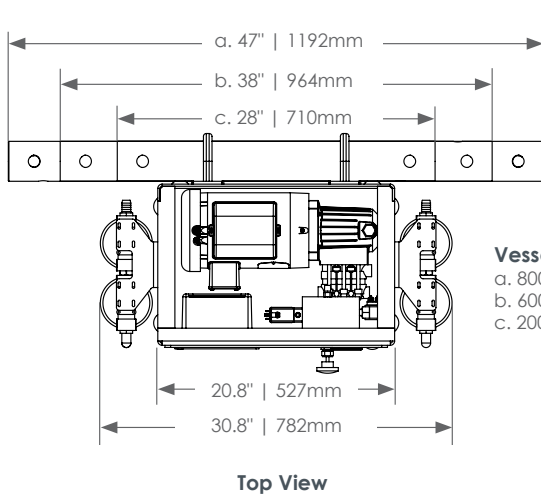

EXPRESS

FROM 200 TO 800 GPD OF PURE WATER

DRAWINGS & SPECIFICATIONS

Model	No. of Membranes	Hourly Production	Daily Production	Feed Flow	Weight
EXS 200	1	8 GPH | 32 LPH	200 GPD | 760 LPD	0.5 GPM	135 lbs | 61kg
EXS 360	1	15 GPH | 57 LPH	360 GPD | 1,360 LPD	1.5 GPM	140 lbs | 64kg
EXS 600	1	25 GPH | 95 LPH	600 GPD | 2,270 LPD	3.0 GPM	160 lbs | 73kg
EXS 800	1	33 GPH | 125 LPH	800 GPD | 3,030 LPD	3.0 GPM	170 lbs | 77kg

Model	Booster Pump	HP Pump	Run Amps 110V/220V	Start Amps 110V/220V
EXS 200	0.50 HP | 0.37 KW	0.5 HP | 0.37 KW	7 | 3.5	56 | 28
EXS 360	0.50 HP | 0.37 KW	1 HP | 0.74 KW	13 | 6.5	72 | 36
EXS 600	0.50 HP | 0.37 KW	2 HP | 1.47 KW	26 | 13	94 | 47
EXS 800	0.50 HP | 0.37 KW	2 HP | 1.47 KW	26 | 13	94 | 47

Model	Booster Pump	HP Pump	Run Amps 12V/24V	Start Amps 12V/24V
EXS 200 DC	0.50 HP | 0.37 KW	0.33 HP | 0.25 KW	27 | 13.5	90 | 45

ADDITIONAL DRAWINGS AVAILABLE AT: BLUEWATERDESALINATION.COM/WATERMAKERS/EXPRESS