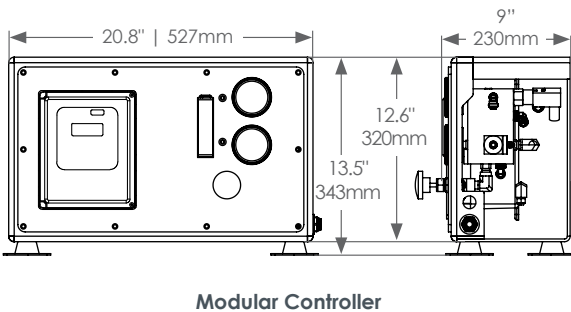

EXPRESS

FROM 200 TO 800 GPD OF PURE WATER

DRAWINGS & SPECIFICATIONS

Model	No. of Membranes	Hourly Production	Daily Production	Feed Flow	Weight
EXS 200	1	8 GPH | 32 LPH	200 GPD | 760 LPD	0.5 GPM	135 lbs | 61kg
EXS 360	1	15 GPH | 57 LPH	360 GPD | 1,360 LPD	1.5 GPM	140 lbs | 64kg
EXS 600	1	25 GPH | 95 LPH	600 GPD | 2,270 LPD	3.0 GPM	160 lbs | 73kg
EXS 800	1	33 GPH | 125 LPH	800 GPD | 3,030 LPD	3.0 GPM	170 lbs | 77kg

Model	Booster Pump	HP Pump	Run Amps 110V/220V	Start Amps 110V/220V
EXS 200	0.50 HP | 0.37 KW	0.5 HP | 0.37 KW	7 | 3.5	56 | 28
EXS 360	0.50 HP | 0.37 KW	1 HP | 0.74 KW	13 | 6.5	72 | 36
EXS 600	0.50 HP | 0.37 KW	2 HP | 1.47 KW	26 | 13	94 | 47
EXS 800	0.50 HP | 0.37 KW	2 HP | 1.47 KW	26 | 13	94 | 47

Model	Booster Pump	HP Pump	Run Amps 12V/24V	Start Amps 12V/24V
EXS 200 DC	0.50 HP | 0.37 KW	0.33 HP | 0.25 KW	27 | 13.5	90 | 45

ADDITIONAL DRAWINGS AVAILABLE AT: BLUEWATERDESALINATION.COM/WATERMAKERS/EXPRESS