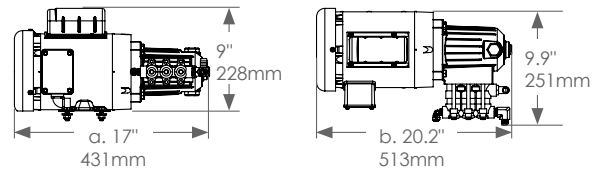

EXPRESS

FROM 200 TO 800 GPD OF PURE WATER

DRAWINGS & SPECIFICATIONS

Model	No. of Membranes	Hourly Production	Daily Production	Feed Flow	Weight
EXS 200	1	8 GPH | 32 LPH	200 GPD | 760 LPD	0.5 GPM	135 lbs | 61kg
EXS 360	1	15 GPH | 57 LPH	360 GPD | 1,360 LPD	1.5 GPM	140 lbs | 64kg
EXS 600	1	25 GPH | 95 LPH	600 GPD | 2,270 LPD	3.0 GPM	160 lbs | 73kg
EXS 800	1	33 GPH | 125 LPH	800 GPD | 3,030 LPD	3.0 GPM	170 lbs | 77kg

Model	Booster Pump	HP Pump	Run Amps 110V/220V	Start Amps 110V/220V
EXS 200	0.50 HP | 0.37 KW	0.5 HP | 0.37 KW	7 | 3.5	56 | 28
EXS 360	0.50 HP | 0.37 KW	1 HP | 0.74 KW	13 | 6.5	72 | 36
EXS 600	0.50 HP | 0.37 KW	2 HP | 1.47 KW	26 | 13	94 | 47
EXS 800	0.50 HP | 0.37 KW	2 HP | 1.47 KW	26 | 13	94 | 47

Model	Booster Pump	HP Pump	Run Amps 12V/24V	Start Amps 12V/24V
EXS 200 DC	0.50 HP | 0.37 KW	0.33 HP | 0.25 KW	27 | 13.5	90 | 45

ADDITIONAL DRAWINGS AVAILABLE AT: BLUEWATERDESALINATION.COM/WATERMAKERS/EXPRESS