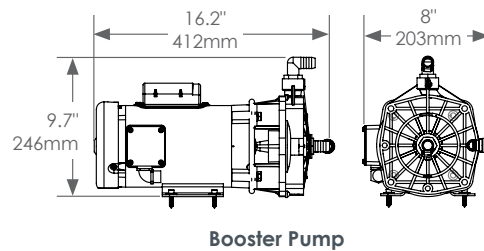

EXPRESS

FROM 200 TO 800 GPD OF PURE WATER

DRAWINGS & SPECIFICATIONS

Model	No. of Membranes	Hourly Production	Daily Production	Feed Flow	Weight
EXS 200	1	8 GPH | 32 LPH	200 GPD | 760 LPD	0.5 GPM	135 lbs | 61kg
EXS 360	1	15 GPH | 57 LPH	360 GPD | 1,360 LPD	1.5 GPM	140 lbs | 64kg
EXS 600	1	25 GPH | 95 LPH	600 GPD | 2,270 LPD	3.0 GPM	160 lbs | 73kg
EXS 800	1	33 GPH | 125 LPH	800 GPD | 3,030 LPD	3.0 GPM	170 lbs | 77kg

Model	Booster Pump	HP Pump	Run Amps 110V/220V	Start Amps 110V/220V
EXS 200	0.50 HP | 0.37 KW	0.5 HP | 0.37 KW	7 | 3.5	56 | 28
EXS 360	0.50 HP | 0.37 KW	1 HP | 0.74 KW	13 | 6.5	72 | 36
EXS 600	0.50 HP | 0.37 KW	2 HP | 1.47 KW	26 | 13	94 | 47
EXS 800	0.50 HP | 0.37 KW	2 HP | 1.47 KW	26 | 13	94 | 47

Model	Booster Pump	HP Pump	Run Amps 12V/24V	Start Amps 12V/24V
EXS 200 DC	0.50 HP | 0.37 KW	0.33 HP | 0.25 KW	27 | 13.5	90 | 45

ADDITIONAL DRAWINGS AVAILABLE AT: BLUEWATERDESALINATION.COM/WATERMAKERS/EXPRESS