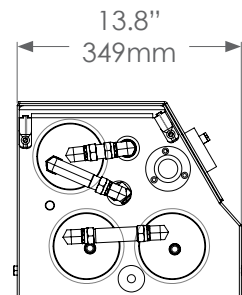

CM² (CLEARMATE MOBILE)

PURIFY DOCK WATER SOURCES ON THE GO

Model	Run Amps 115V 60HZ	Weight
CMM2M	10	130 lbs | 59kg

Replacement Filter	
Part #	Description
C102701	Element, KDF/GAC, Mobile

Optional	
Part #	Description
G240701	Cover
FL1133	Dual Pre-Filter Assy Mobile (External)

ADDITIONAL DRAWINGS AVAILABLE AT: BLUEWATERDESALINATION.COM/WATERMAKERS/CLEARMATE-MOBILE