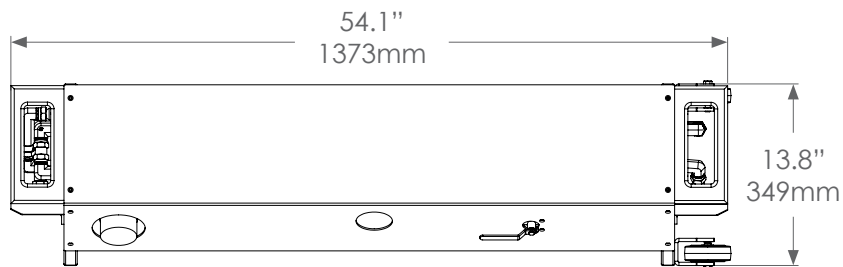

CM² (CLEARMATE MOBILE)

PURIFY DOCK WATER SOURCES ON THE GO

Model	Run Amps 115V 60HZ	Weight
CMM2M	10	130 lbs | 59kg

Replacement Filter	
Part #	Description
C102701	Element, KDF/GAC, Mobile

Optional	
Part #	Description
G240701	Cover
FL1133	Dual Pre-Filter Assy Mobile (External)

ADDITIONAL DRAWINGS AVAILABLE AT: BLUEWATERDESALINATION.COM/WATERMAKERS/CLEARMATE-MOBILE