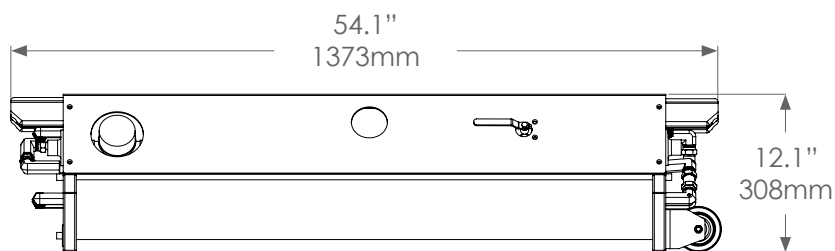

CM² (CLEARMATE MOBILE)

PURIFY DOCK WATER SOURCES ON THE GO

Model	Run Amps 115V 60HZ	Weight
CMM2M	10	130 lbs | 59kg

Replacement Filter	
Part #	Description
C102701	Element, KDF/GAC, Mobile

Optional	
Part #	Description
G240701	Cover
FL1133	Dual Pre-Filter Assy Mobile (External)

ADDITIONAL DRAWINGS AVAILABLE AT: BLUEWATERDESALINATION.COM/WATERMAKERS/CLEARMATE-MOBILE