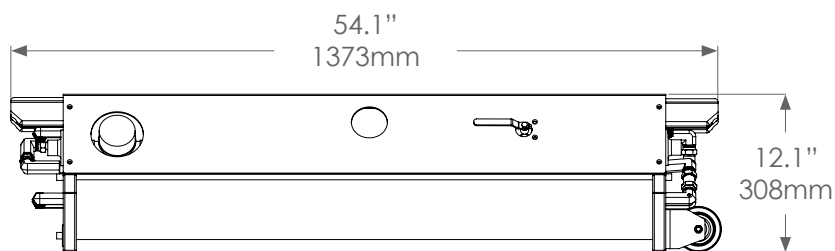

CM² (CLEAR MATE MOBILE)

PURIFY DOCK WATER SOURCES ON THE GO

Model	Run Amps 115V 60HZ	Weight	List Price
CMM2M	10	130 lbs | 59kg	$6,295.00

Replacement Filter		
Part #	Description	List Price
C102701	Element, KDF/GAC, Mobile	$176.00

Optional		
Part #	Description	List Price
G240701	Cover	$300.00
FL1133	Dual Pre-Filter Assy Mobile (External)	$599.00

10/19

ADDITIONAL DRAWINGS AVAILABLE AT: BLUEWATERDESALINATION.COM/WATERMAKERS/CLEAR-MATE-MOBILE