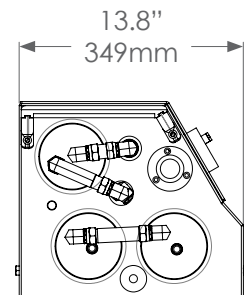

CM² (CLEAR MATE MOBILE)

PURIFY DOCK WATER SOURCES ON THE GO

Model	Run Amps 115V 60HZ	Weight	List Price
CMM2M	10	130 lbs | 59kg	$6,295.00

Replacement Filter		
Part #	Description	List Price
C102701	Element, KDF/GAC, Mobile	$176.00

Optional		
Part #	Description	List Price
G240701	Cover	$300.00
FL1133	Dual Pre-Filter Assy Mobile (External)	$599.00

10/19

ADDITIONAL DRAWINGS AVAILABLE AT: BLUEWATERDESALINATION.COM/WATERMAKERS/CLEAR-MATE-MOBILE