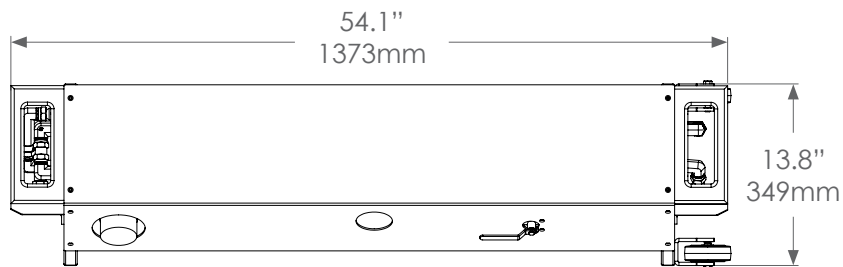

CM² (CLEAR MATE MOBILE)

PURIFY DOCK WATER SOURCES ON THE GO

Model	Run Amps 115V 60HZ	Weight	List Price
CMM2M	10	130 lbs | 59kg	$6,295.00

Replacement Filter		
Part #	Description	List Price
C102701	Element, KDF/GAC, Mobile	$176.00

Optional		
Part #	Description	List Price
G240701	Cover	$300.00
FL1133	Dual Pre-Filter Assy Mobile (External)	$599.00

10/19

ADDITIONAL DRAWINGS AVAILABLE AT: BLUEWATERDESALINATION.COM/WATERMAKERS/CLEAR-MATE-MOBILE