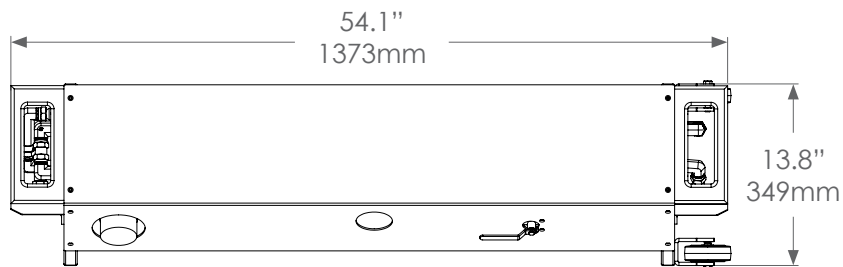

CM² (CLEARMATE MOBILE)

PURIFY DOCK WATER SOURCES ON THE GO

Model	Run Amps 115V 60HZ	Weight	List Price
CMM2M	10	130 lbs | 59kg	$6,295.00

Replacement Filter		
Part #	Description	List Price
C102701	Element, KDF/GAC, Mobile	$160.00

Optional		
Part #	Description	List Price
G240701	Cover	$300.00
FL1133	Dual Pre-Filter Assy Mobile (External)	$550.00

OCT2020

ADDITIONAL DRAWINGS AVAILABLE AT: BLUEWATERDESALINATION.COM/WATERMAKERS/CLEARMATE-MOBILE