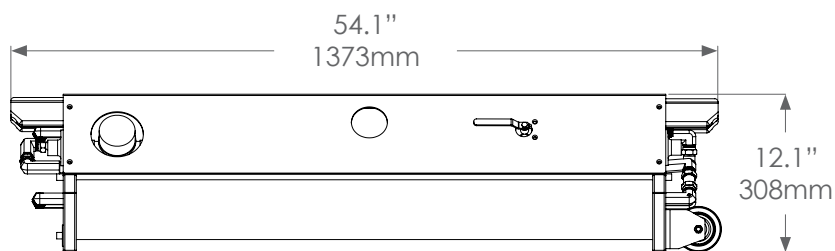

CM² (CLEARMATE MOBILE)

PURIFY DOCK WATER SOURCES ON THE GO

Model	Run Amps 115V 60HZ	Weight	List Price
CMM2M	10	130 lbs | 59kg	$6,295.00

Replacement Filter		
Part #	Description	List Price
C102701	Element, KDF/GAC, Mobile	$160.00

Optional		
Part #	Description	List Price
G240701	Cover	$300.00
FL1133	Dual Pre-Filter Assy Mobile (External)	$550.00

OCT2020

ADDITIONAL DRAWINGS AVAILABLE AT: BLUEWATERDESALINATION.COM/WATERMAKERS/CLEARMATE-MOBILE