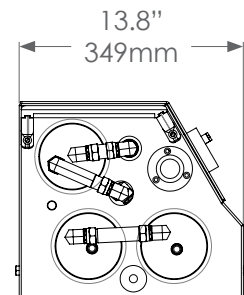

CM² (CLEARMATE MOBILE)

PURIFY DOCK WATER SOURCES ON THE GO

Model	Run Amps 115V 60HZ	Weight	List Price
CMM2M	10	130 lbs | 59kg	$6,295.00

Replacement Filter		
Part #	Description	List Price
C102701	Element, KDF/GAC, Mobile	$160.00

Optional		
Part #	Description	List Price
G240701	Cover	$300.00
FL1133	Dual Pre-Filter Assy Mobile (External)	$550.00

OCT2020

ADDITIONAL DRAWINGS AVAILABLE AT: BLUEWATERDESALINATION.COM/WATERMAKERS/CLEARMATE-MOBILE