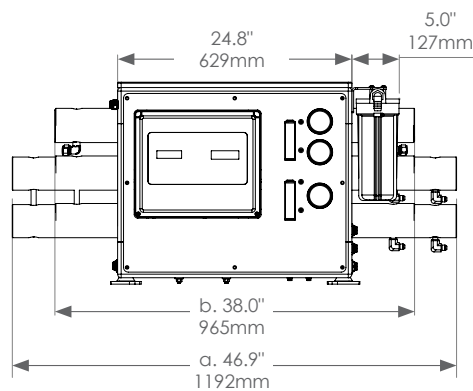

EXPRESS CM

FROM 750 TO 2,600 GPD OF PURE WATER

DRAWINGS & SPECIFICATIONS

Model	Hourly Production from Sea Water	Daily Production from Sea Water	Hourly Production from Dock Water	Daily Production from Dock Water	Weight
ESCM 750/1000	31 GPH 118 LPH	750 GPD 2,480 LPD	42 GPH 157 LPH	1,000 GPD 3,785 LPD	210 lb 95 kg
ESCM 950/1400	40 GPH 150 LPH	950 GPD 3,600 LPD	42 GPH 157 LPH	1,400 GPD 5,300 LPD	215 lb 98 kg
ESCM 1200/1000	50 GPH 189 LPH	1,200 GPD 4,540 LPD	42 GPH 157 LPH	1,000 GPD 3,785 LPD	225 lb 102 kg
ESCM 1500/1000	63 GPH 237 LPH	1,500 GPD 5,680 LPD	42 GPH 157 LPH	1,000 GPD 3,785 LPD	225 lb 102 kg
ESCM 1500/2000	63 GPH 237 LPH	1,500 GPD 5,680 LPD	83 GPH 315 LPH	2,000 GPD 7,570 LPD	240 lb 109 kg
ESCM 1800/1400	75 GPH 284 LPH	1,800 GPD 6,810 LPD	42 GPH 157 LPH	1,400 GPD 5,300 LPD	225 lb 102 kg
ESCM 1800/2600	75 GPH 284 LPH	1,800 GPD 6,810 LPD	83 GPH 315 LPH	2,600 GPD 9,840 LPD	250 lb 114 kg

Vessel Assembly

a: 950 / 1800
b: 750 / 1200 / 1500

Top View

Front View

Side View

ADDITIONAL DRAWINGS AVAILABLE AT: BLUEWATERDESALINATION.COM/WATERMAKERS/EXPRESS-CM