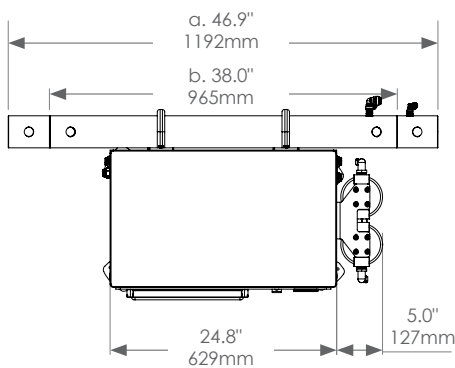

EXPRESS CM

FROM 750 TO 2,600 GPD OF PURE WATER

DRAWINGS & SPECIFICATIONS

Model	Hourly Production from Sea Water	Daily Production from Sea Water	Hourly Production from Dock Water	Daily Production from Dock Water	Weight
ESCM 750/1000	31 GPH 118 LPH	750 GPD 2,480 LPD	42 GPH 157 LPH	1,000 GPD 3,785 LPD	210 lb 95 kg
ESCM 950/1400	40 GPH 150 LPH	950 GPD 3,600 LPD	42 GPH 157 LPH	1,400 GPD 5,300 LPD	215 lb 98 kg
ESCM 1200/1000	50 GPH 189 LPH	1,200 GPD 4,540 LPD	42 GPH 157 LPH	1,000 GPD 3,785 LPD	225 lb 102 kg
ESCM 1500/1000	63 GPH 237 LPH	1,500 GPD 5,680 LPD	42 GPH 157 LPH	1,000 GPD 3,785 LPD	225 lb 102 kg
ESCM 1500/2000	63 GPH 237 LPH	1,500 GPD 5,680 LPD	83 GPH 315 LPH	2,000 GPD 7,570 LPD	240 lb 109 kg
ESCM 1800/1400	75 GPH 284 LPH	1,800 GPD 6,810 LPD	42 GPH 157 LPH	1,400 GPD 5,300 LPD	225 lb 102 kg
ESCM 1800/2600	75 GPH 284 LPH	1,800 GPD 6,810 LPD	83 GPH 315 LPH	2,600 GPD 9,840 LPD	250 lb 114 kg

Vessel Assembly

a: 950 / 1800
b: 750 / 1200 / 1500

Top View

Front View

Side View

ADDITIONAL DRAWINGS AVAILABLE AT: BLUEWATERDESALINATION.COM/WATERMAKERS/EXPRESS-CM