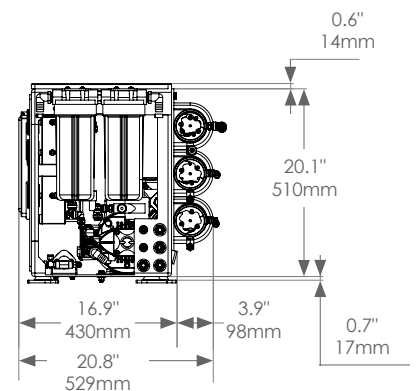

Vessel Assembly

a: 950 / 1800
b: 750 / 1200 / 1500

Top View

Front View

Side View

ADDITIONAL DRAWINGS AVAILABLE AT: BLUEWATERDESALINATION.COM/WATERMAKERS/EXPRESS-CM