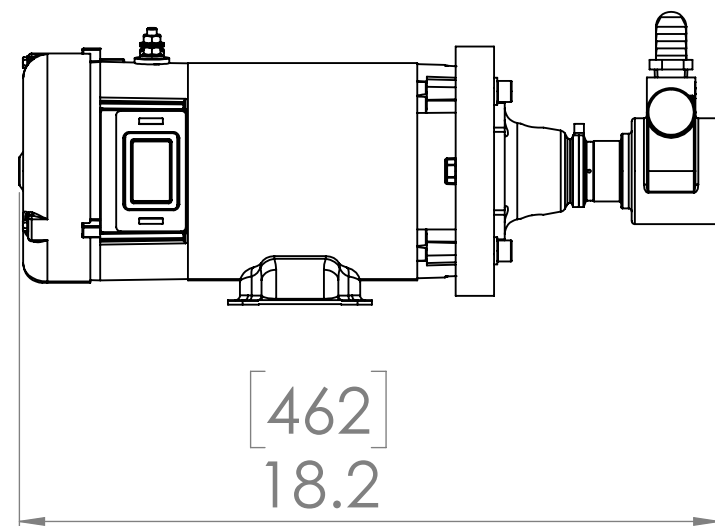

400 GPD - HP MOTOR PUMP ASSEMBLY

600 GPD - HP MOTOR PUMP ASSEMBLY

**NOTICE OF CONFIDENTIALITY**  
 THE INFORMATION CONTAINED IN THIS DRAWING IS THE SOLE PROPERTY OF BLUE WATER DESALINATION LLC. ANY REPRODUCTION, CIRCULATION, AND DISTRIBUTION IN PART OR AS A WHOLE WITHOUT THE WRITTEN CONSENT OF BLUE WATER DESALINATION LLC IS STRICTLY PROHIBITED.

**TOLERANCES**  
 UNLESS OTHERWISE SPECIFIED:  
 DIMENSIONS ARE IN INCHES AND MILLIMETER

FRACTIONAL:	± 1/16" ± 1.5mm
ANGULAR:	± 1 DEG ± 2.5mm
.X	± 0.1" ± 0.50mm
.XX	± 0.01" ± 0.50mm
.XXX	± 0.005" ± 0.127mm

SIZE	DRAWING NUMBER	REV
<b>C</b>		

SCALE: \_\_\_\_\_ WEIGHT: \_\_\_\_\_ SHEET 3 OF 5

DO NOT SCALE DRAWING