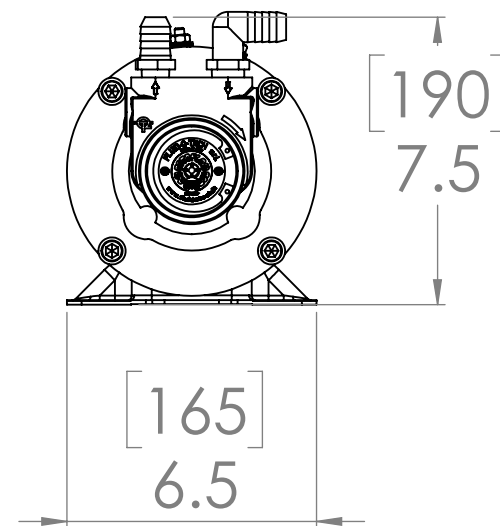

400 GPD - HP MOTOR PUMP ASSEMBLY

600 GPD - HP MOTOR PUMP ASSEMBLY

**NOTICE OF CONFIDENTIALITY**  
 THE INFORMATION CONTAINED IN THIS DRAWING IS THE SOLE PROPERTY OF BLUE WATER DESALINATION LLC. ANY REPRODUCTION, CIRCULATION, AND DISTRIBUTION IN PART OR AS A WHOLE WITHOUT THE WRITTEN CONSENT OF BLUE WATER DESALINATION LLC IS STRICTLY PROHIBITED.

**TOLERANCES**  
 UNLESS OTHERWISE SPECIFIED:  
 DIMENSIONS ARE IN INCHES AND MILLIMETER

FRACTIONAL:	± 1/16" ± 1.5mm
ANGULAR:	± 1 DEG ± 2.5mm
.X	± 0.1" ± 0.50mm
.XX	± 0.01" ± 0.50mm
.XXX	± 0.005" ± 0.127mm

SIZE	DRAWING NUMBER	REV
<b>C</b>		

SCALE: \_\_\_\_\_ WEIGHT: \_\_\_\_\_ SHEET 3 OF 5

DO NOT SCALE DRAWING